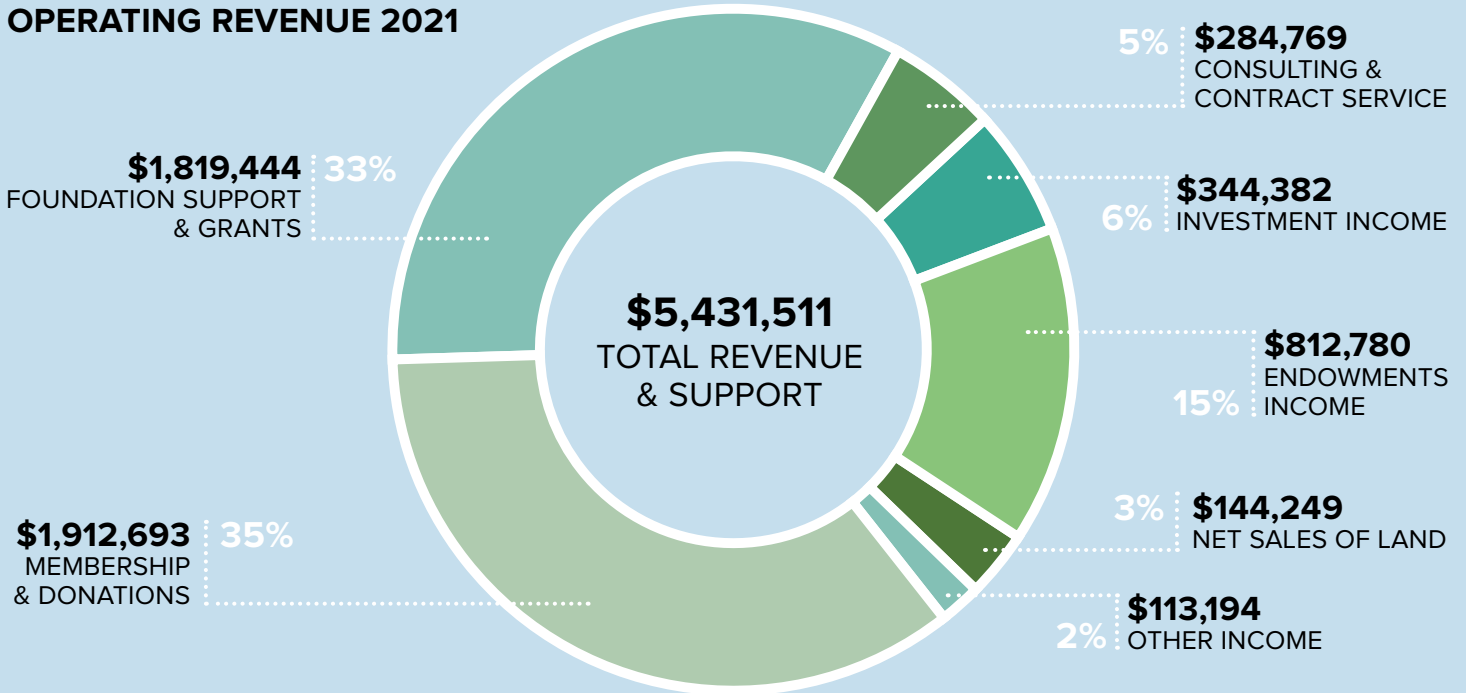

BUDGET REPORT

OPERATING REVENUE 2021

OPERATING EXPENSES 2021

| | | |
|-----------------------------|-----------|------------------|
| From Operations | \$ | 2,767,195 |
| Land Held-for-Conservation | \$ | 1,749,462 |
| CHANGE IN NET ASSETS | \$ | 4,516,657 |