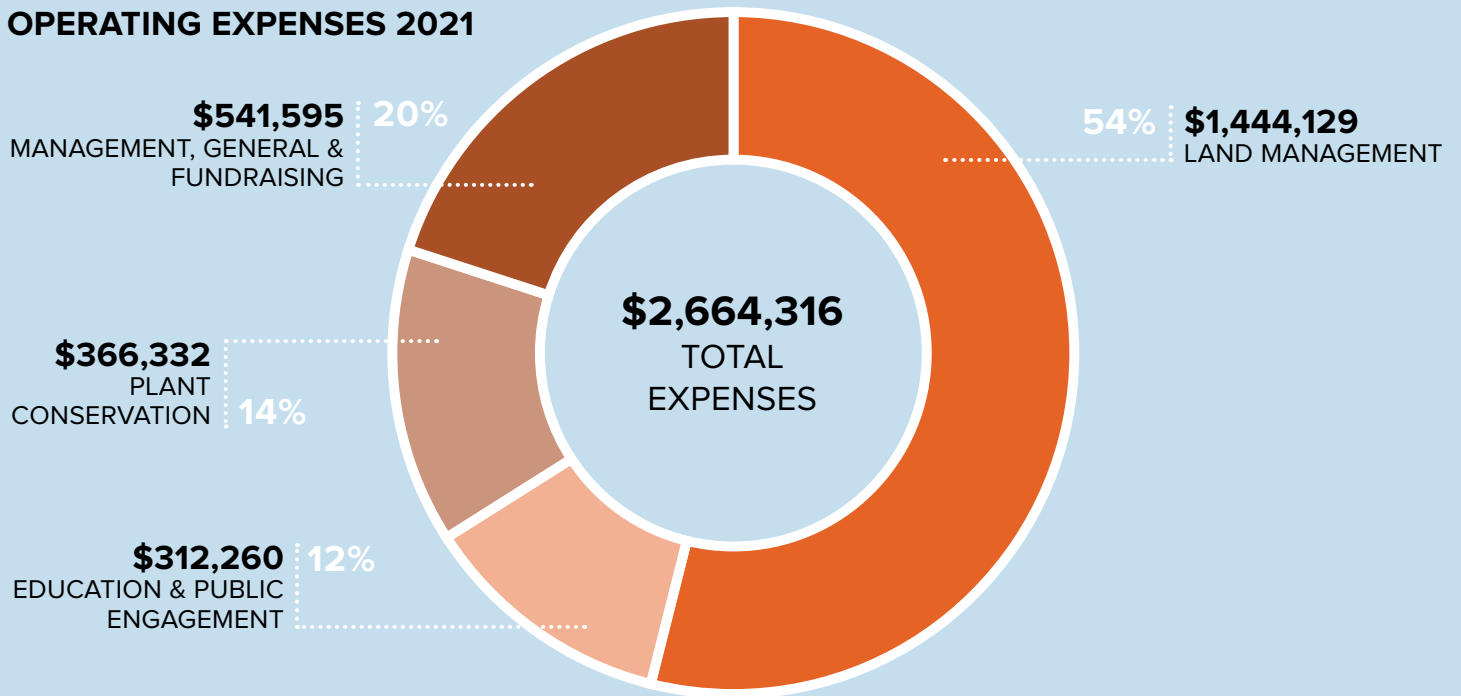

BUDGET REPORT

OPERATING REVENUE 2021

OPERATING EXPENSES 2021

| | | |
|-----------------------------|-----------|------------------|
| From Operations | \$ | 2,767,195 |
| Land Held-for-Conservation | \$ | 1,749,462 |
| CHANGE IN NET ASSETS | \$ | 4,516,657 |