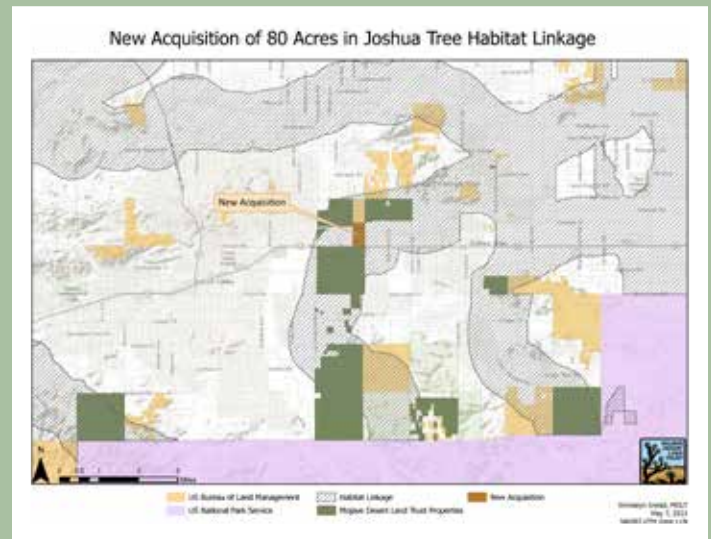

Photo by Emmalyn Snead

Expanding a wildlife corridor

One 80-acre acquisition was right in our backyard! The land borders our headquarters and shares a boundary with Bureau of Land Management and other MDLT properties. These properties preserve a key part of an important habitat linkage leading from Joshua Tree National Park to the Marine Corps Air Ground Combat Center in 29 Palms. In the future, MDLT will work with the California Department of Transportation to establish safe and enhanced ways for wildlife to cross Highway 62. Habitat linkages help maintain genetic variation in wildlife populations, and provide a means for plants and animals to migrate in response to climate change or disperse following a catastrophic event.